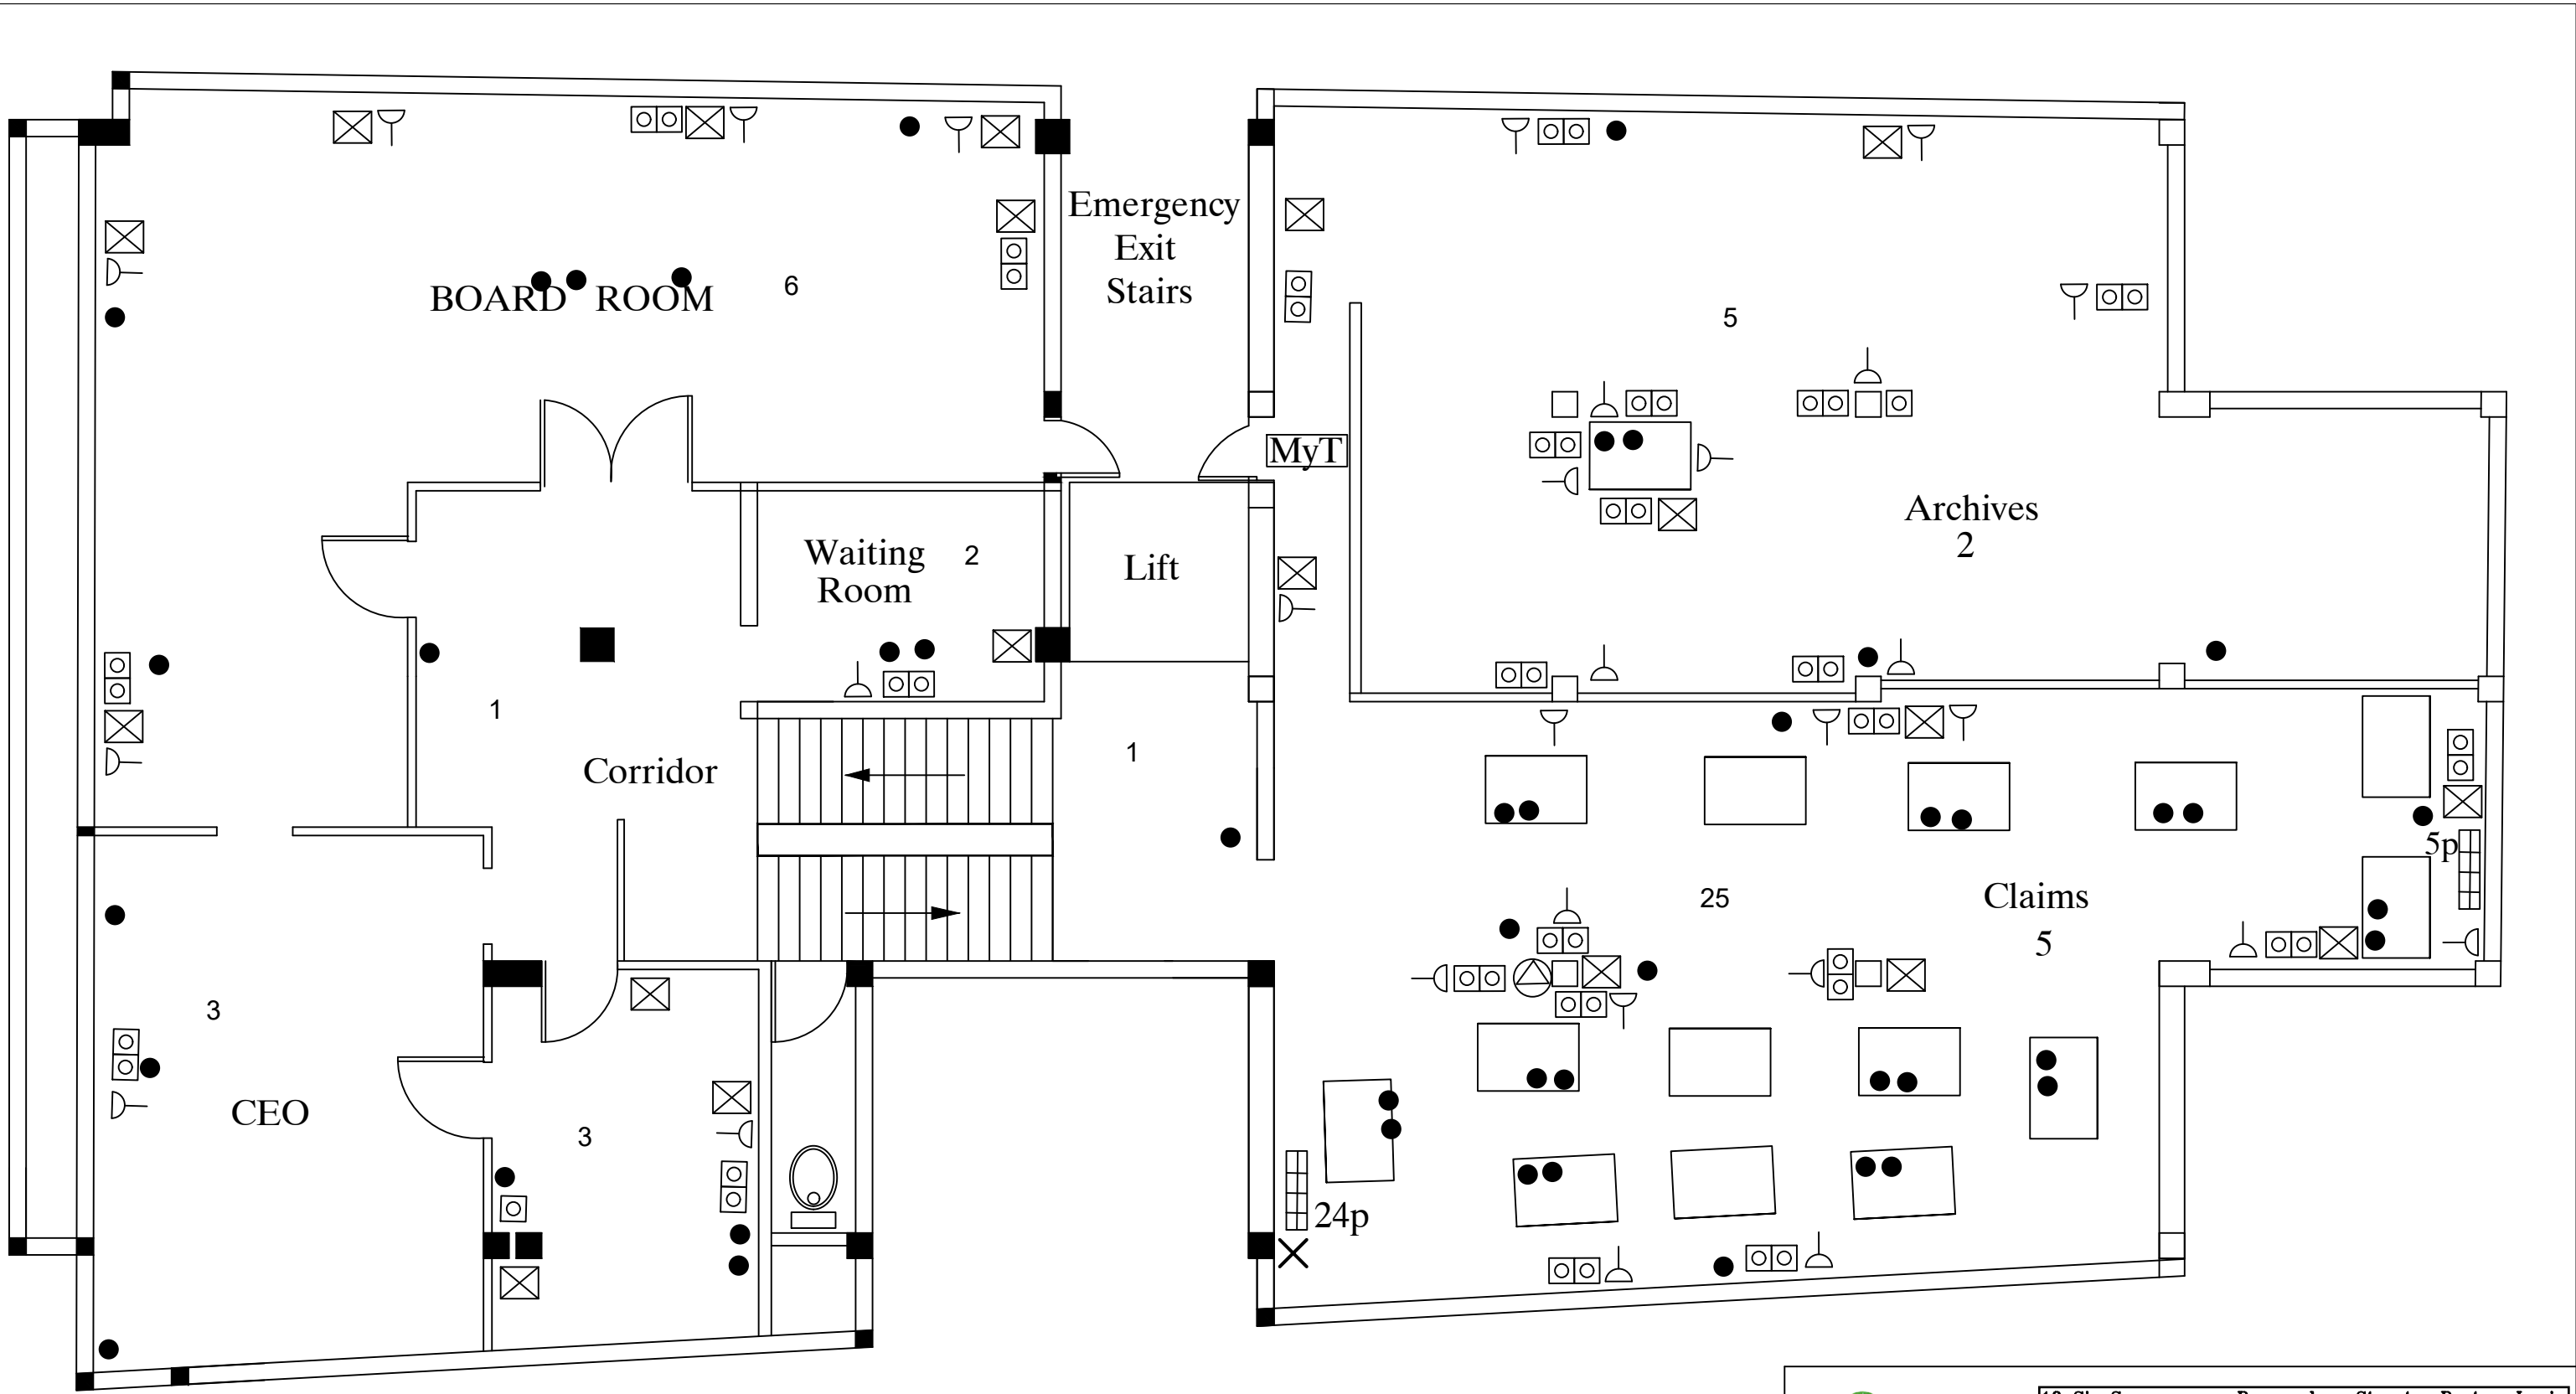

OFFICE BUILDING AT PORT LOUIS
 TITLE : FIRST FLOOR - LEVEL PLAN

PROJECT:

SCALE : 1/100

DATE:

Total data points: 60

✕ Proposed Data Cabinet

- ⊙ Wifi Access Point
- MyT MyT Booster
- Emtel Emtel Booster

- Network Switch
- ⊙ Network Socket
- ✕ Electrical Socket-British
- ⌚ Electrical Socket-French

Total data points = 46

X Proposed Data Cabinet

Wifi Access Point

MyT MyT Booster

Emtel Emtel Booster

Network Switch

Network Socket

Electrical Socket-British