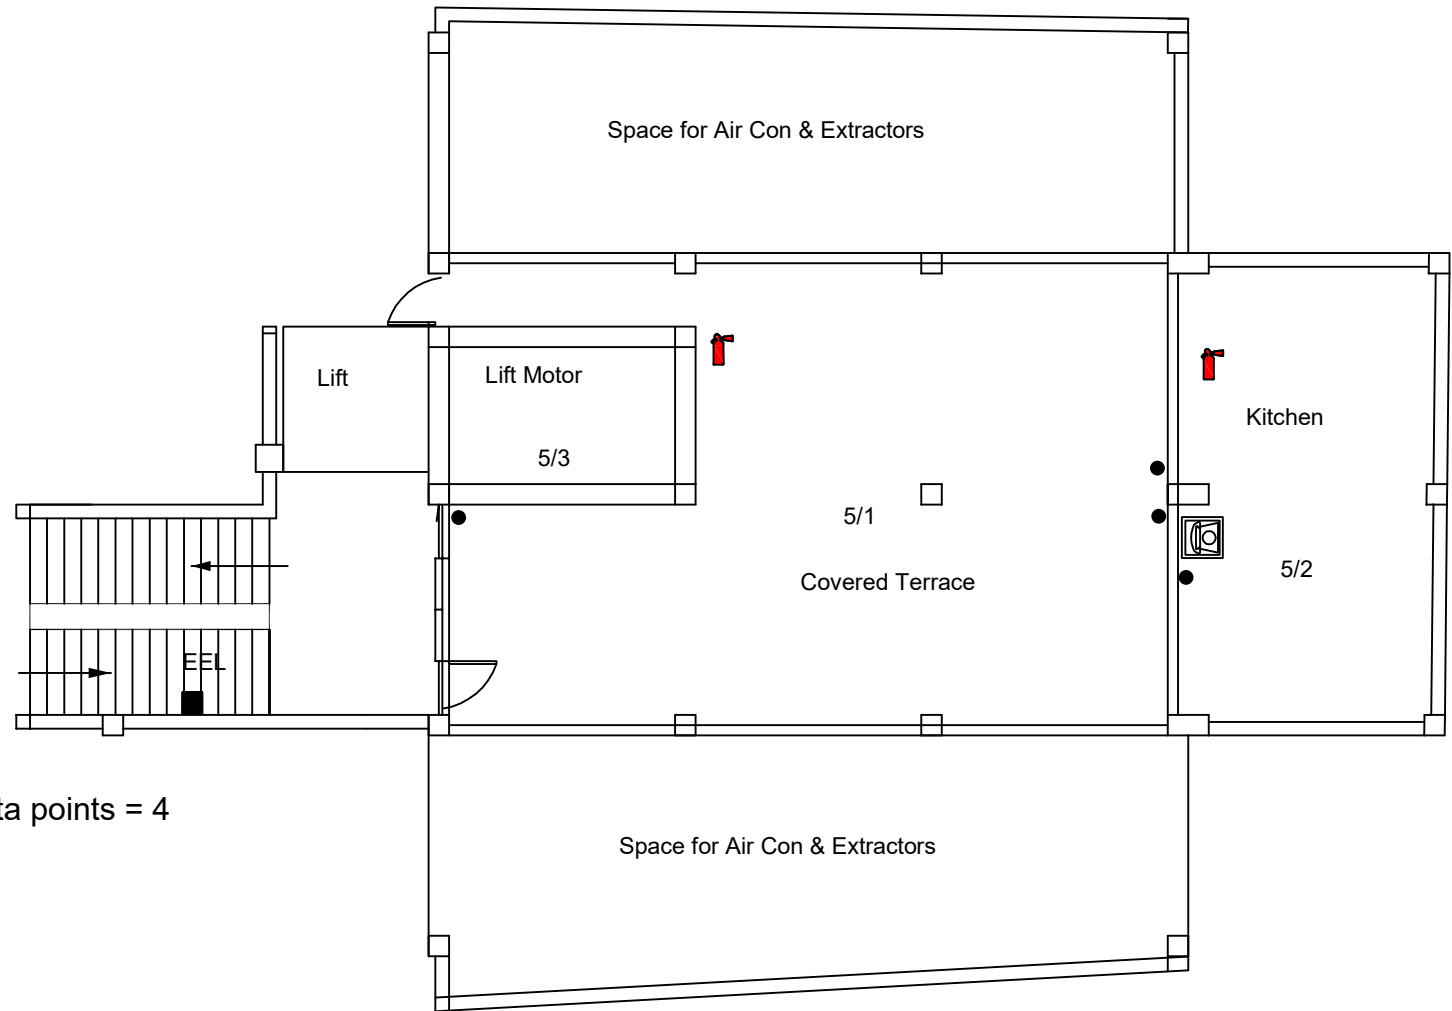

Total data points = 46

X Proposed Data Cabinet

Wifi Access Point

MyT MyT Booster

Emtel Emtel Booster

Network Switch

Network Socket

Electrical Socket-British

DRAWING NO.

DATE:

PL 5/6

Total data points = 4

-  POE Switch Phone
-  Wifi Access Point
-  MyT MyT Booster
-  Emtel Emtel Booster
-  Data Cabinet
-  Network Switch
-  Network Socket
-  Electrical Socket-British
-  Electrical Socket-French