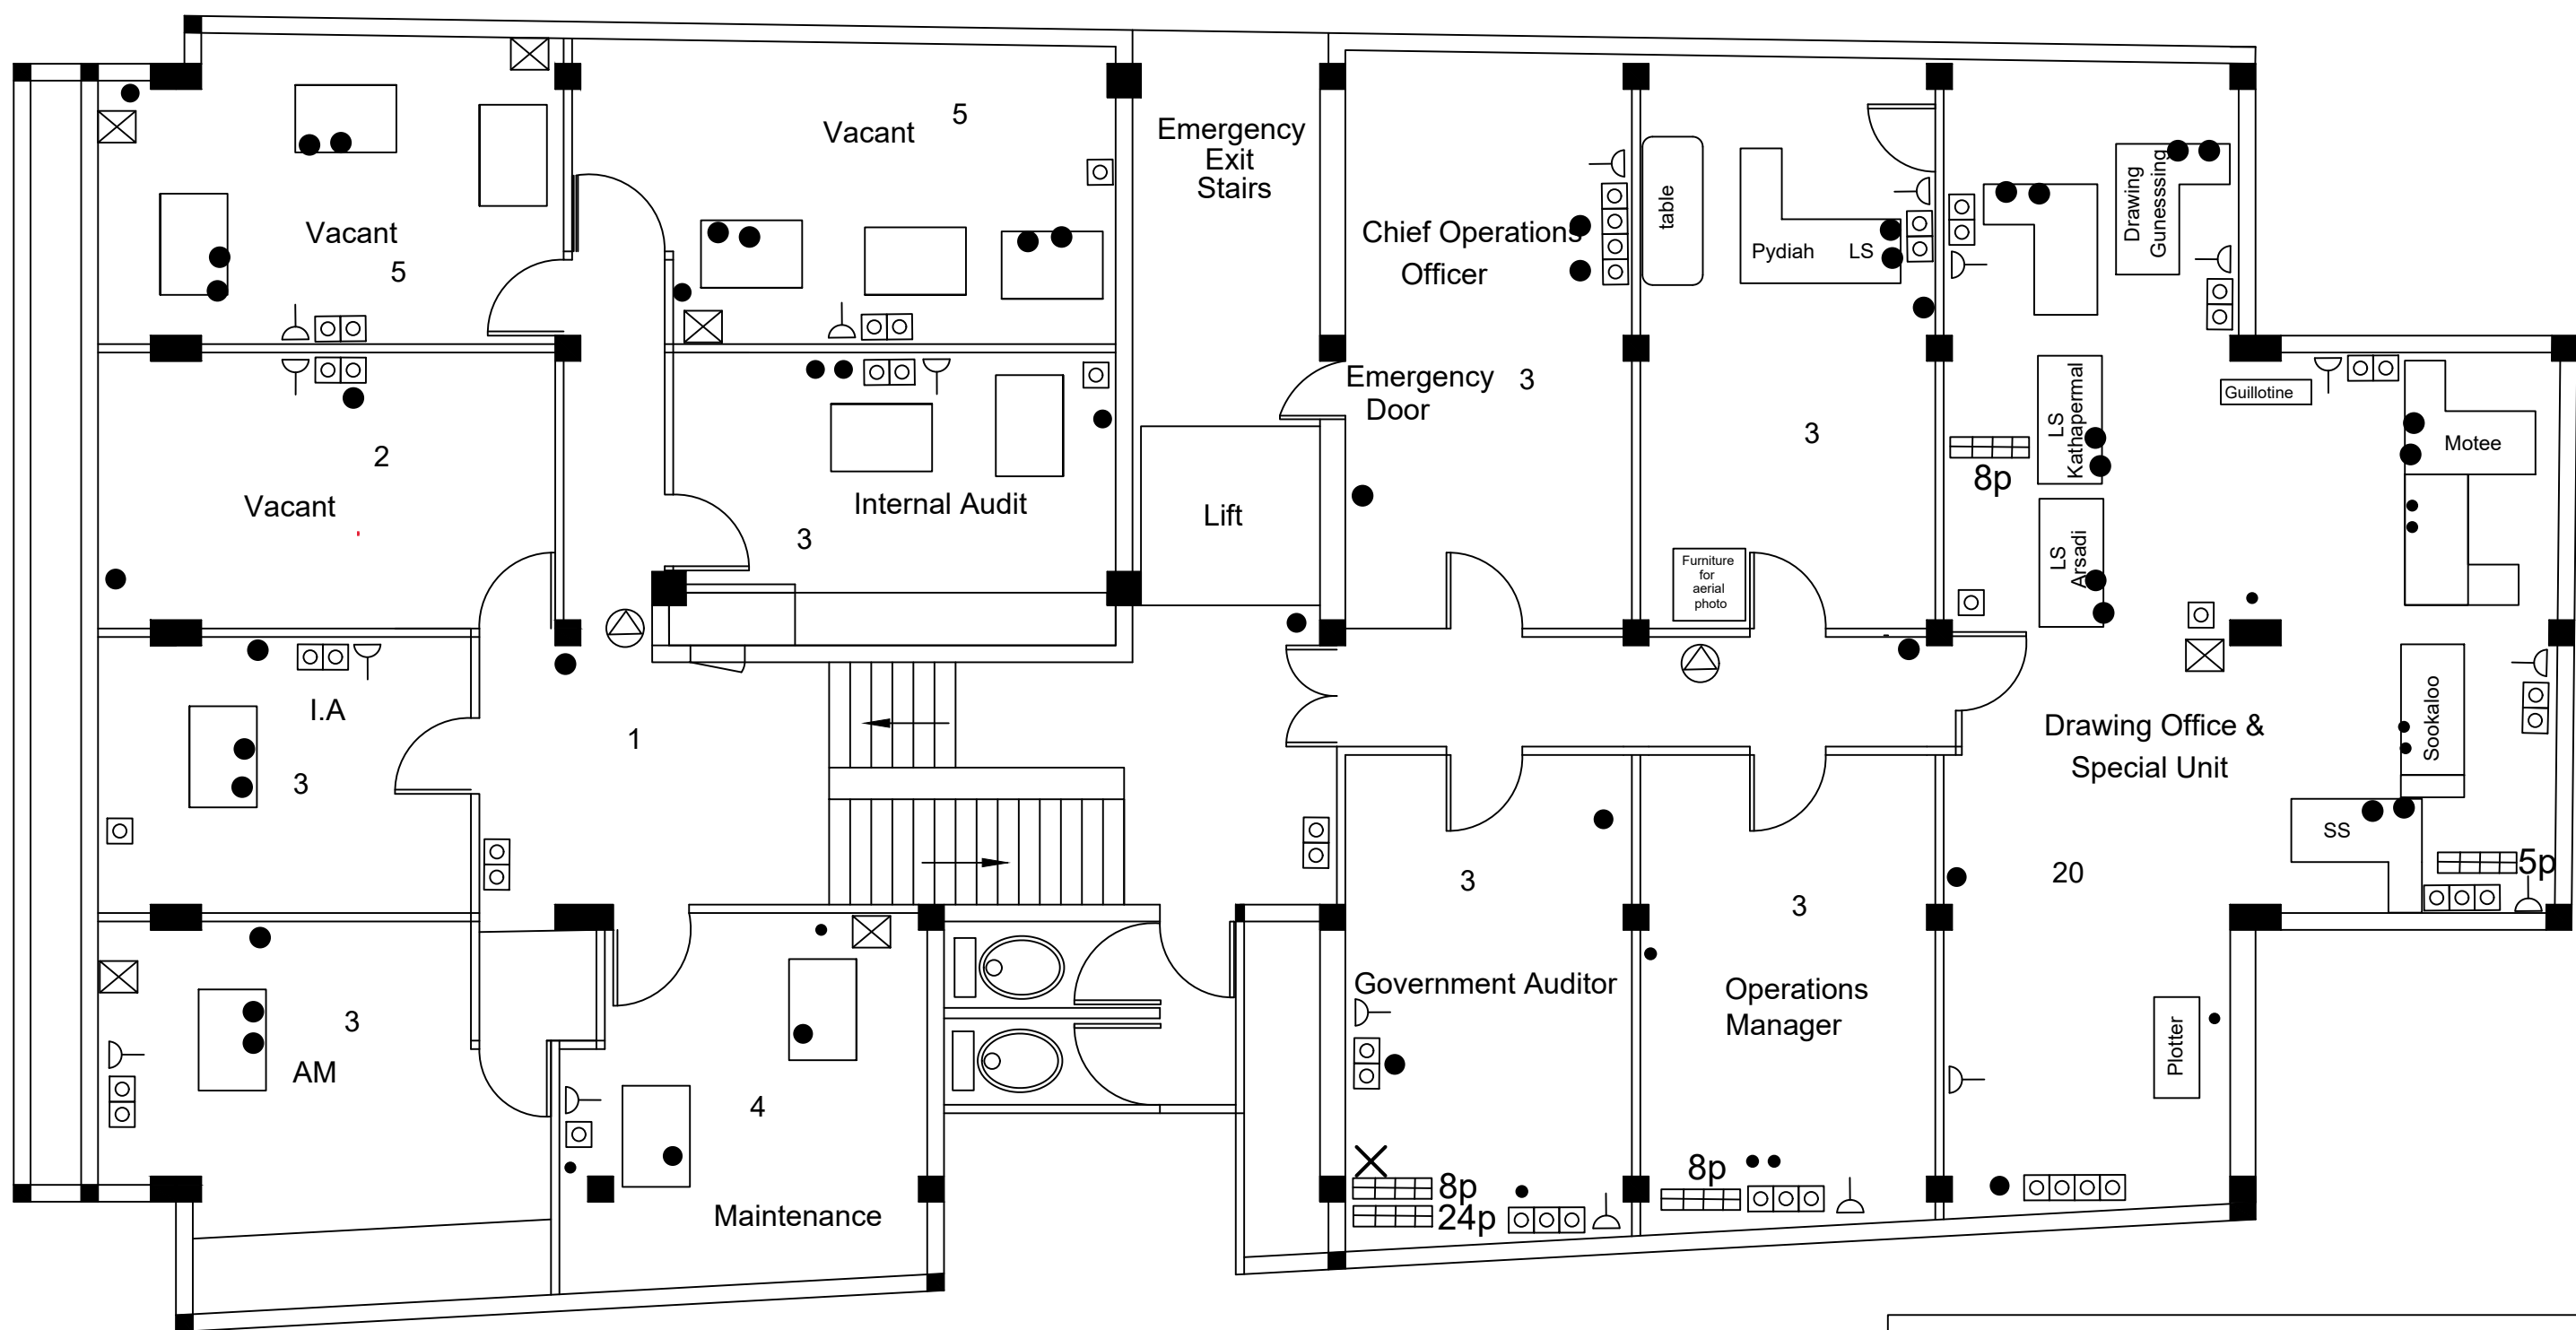

OFFICE BUILDING AT PORT LOUIS
 TITLE : FIRST FLOOR - LEVEL PLAN

PROJECT:

SCALE : 1/100

DATE:

Total data points: 60

✕ Proposed Data Cabinet

- ⊙ Wifi Access Point
- MyT MyT Booster
- Emtel Emtel Booster

- Network Switch
- ⊙ Network Socket
- ✕ Electrical Socket-British
- ⌚ Electrical Socket-French