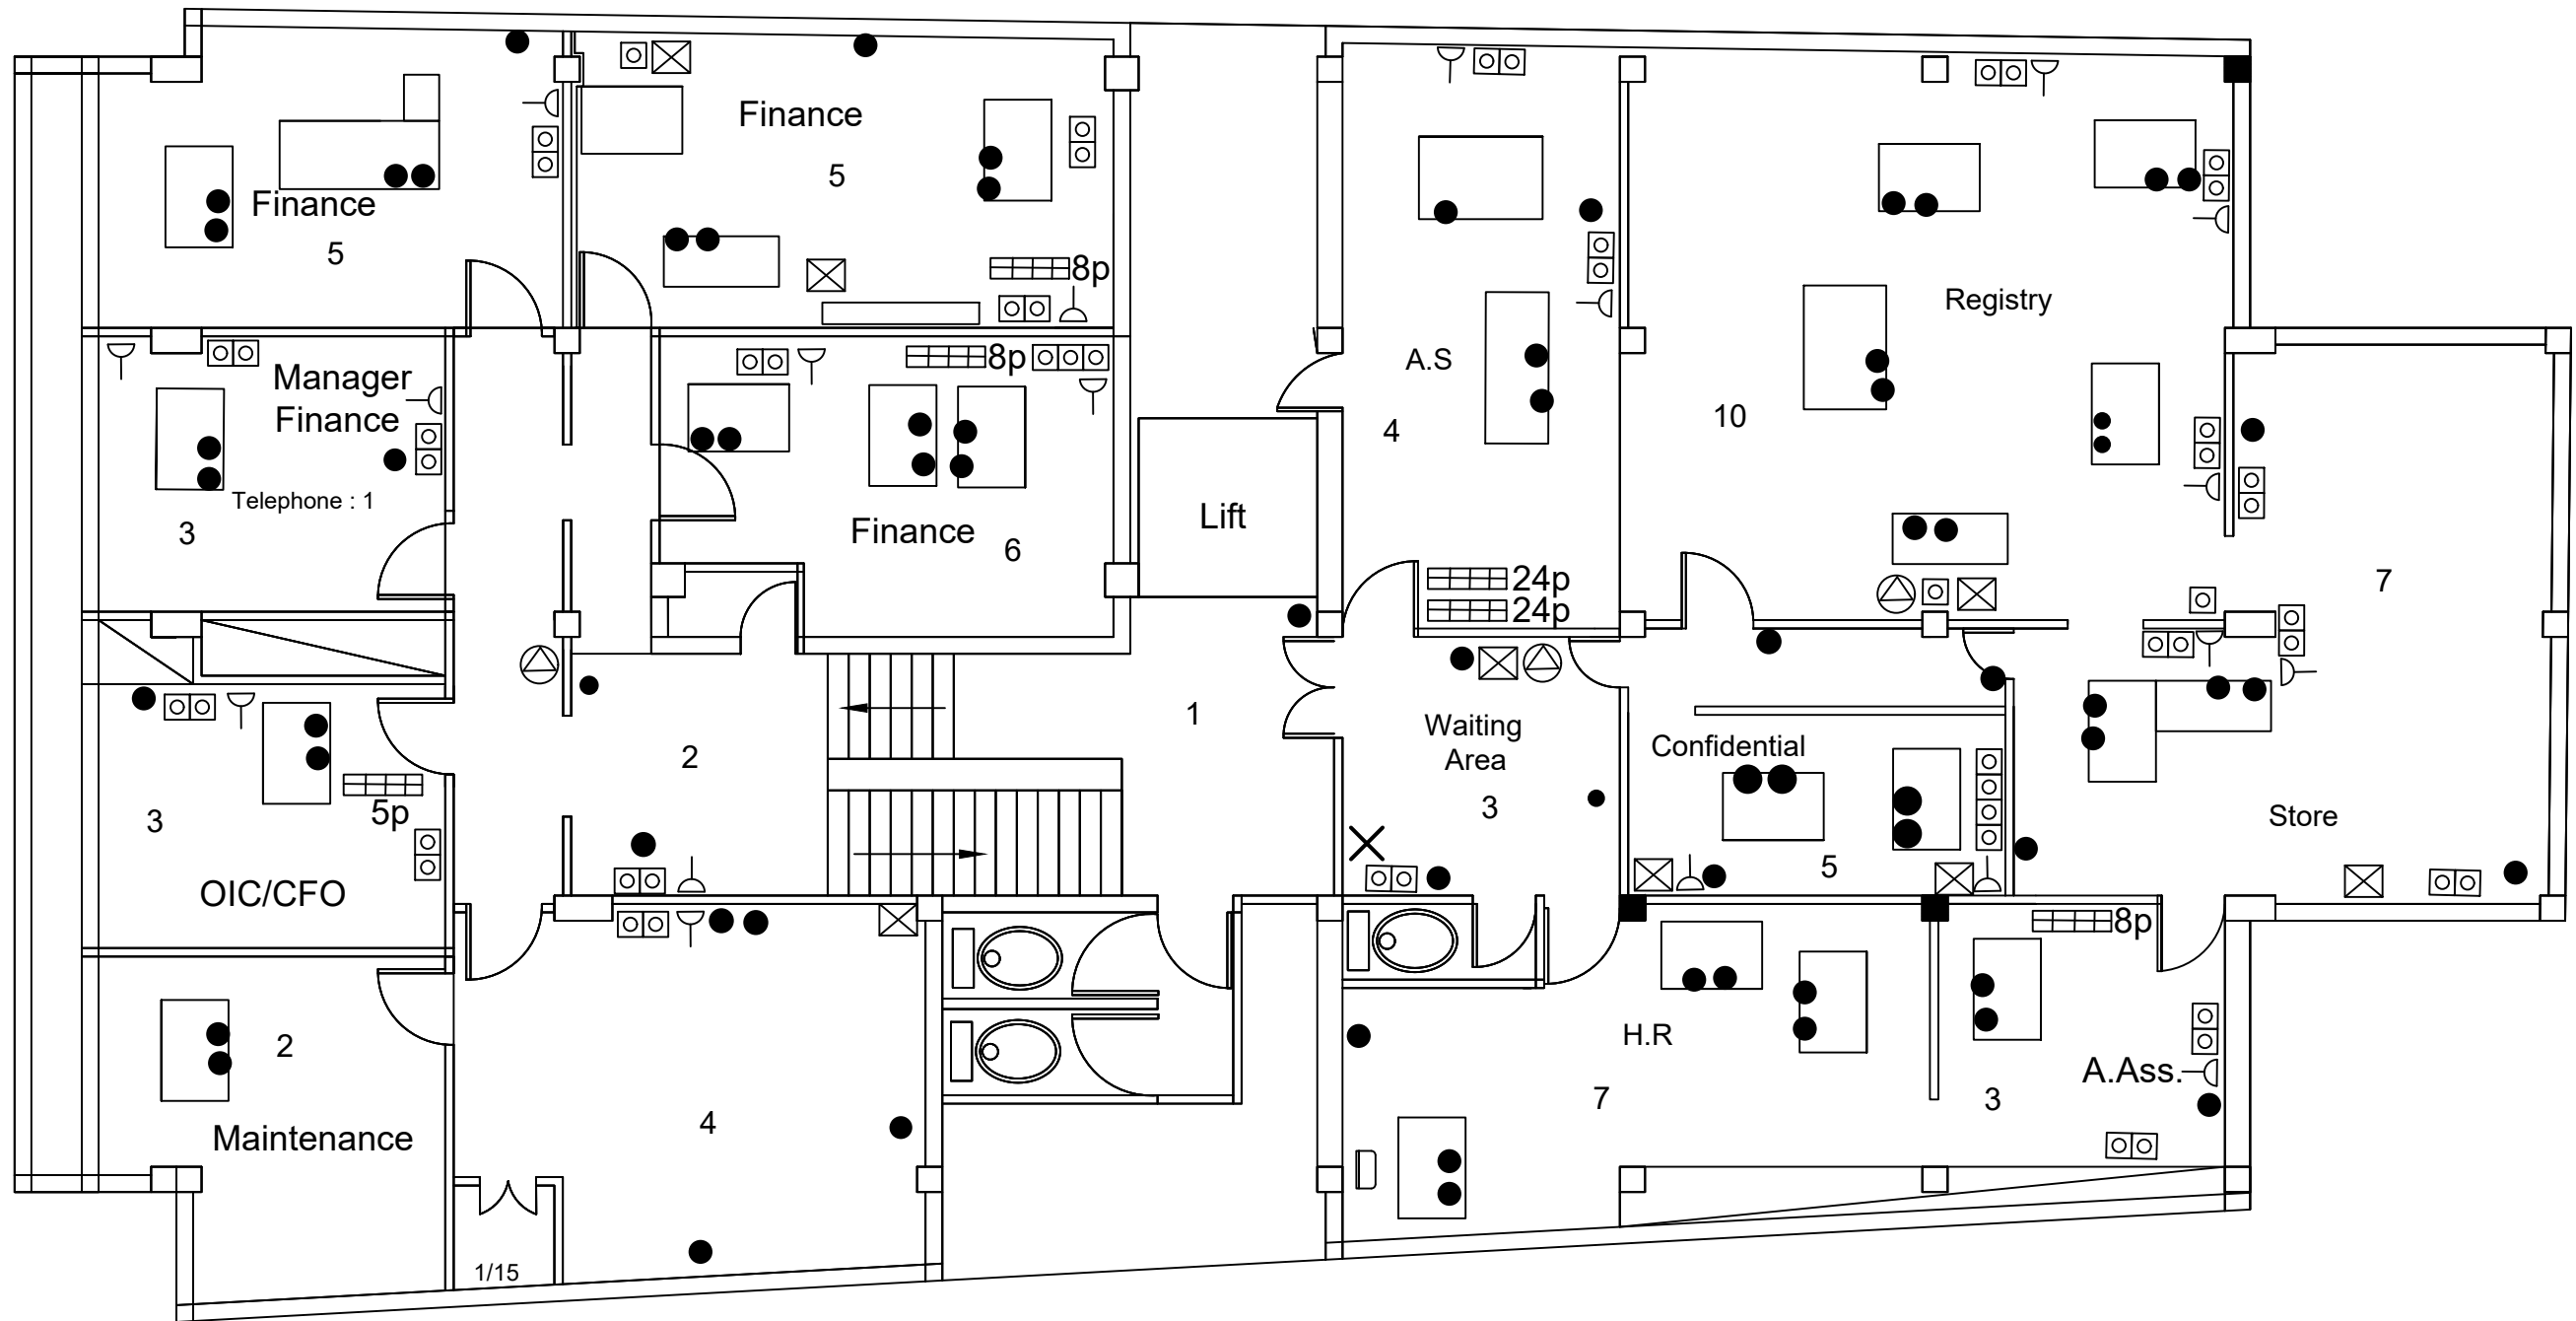

Total data points: 62

✕ DATA cabinet proposed

⊙ Wifi Access Point
MyT MyT Booster
Emtel Emtel Booster

⊞ Network Switch
 ⊠ Network Socket
 ⊞ Electrical Socket-British
 ⊞ Electrical Socket-French

| | | |
|---|--|-------|
|  | 18 Sir Seewoosagar Ramgoolam Street , Port - Louis | |
| | Fax : 208 2634 | |
| OFFICE BUILDING AT PORT LOUIS | | |
| TITLE : GROUND FLOOR- LEVEL PLAN | | |
| PROJECT: | DRAWING NO. PL 1/4 | DATE: |

OFFICE BUILDING AT PORT LOUIS
 TITLE : FIRST FLOOR - LEVEL PLAN

PROJECT:

SCALE : 1/100

DATE:

Total data points: 60

✕ Proposed Data Cabinet

- ⊙ Wifi Access Point
- MyT MyT Booster
- Emtel Emtel Booster

- Network Switch
- ⊙ Network Socket
- ✕ Electrical Socket-British
- ⌚ Electrical Socket-French