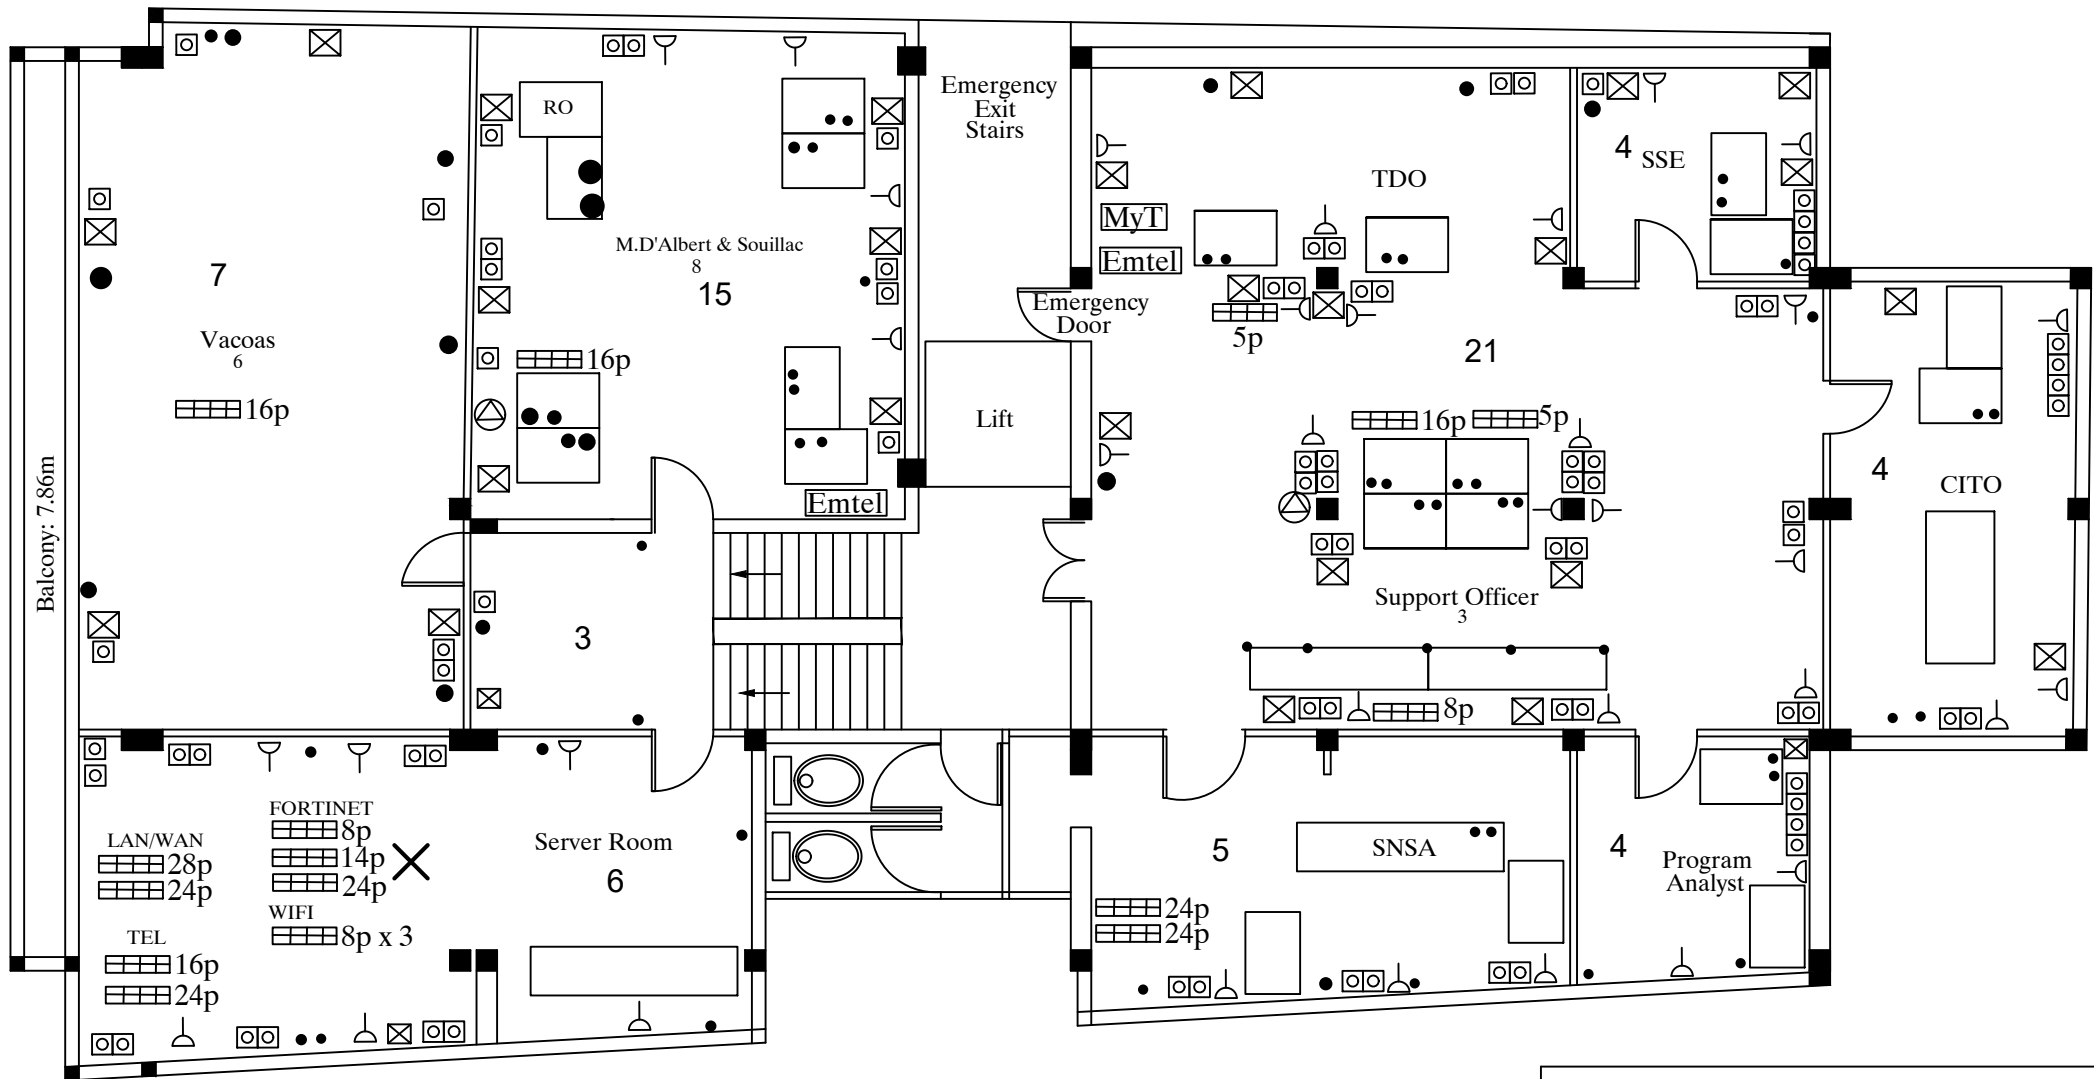

Total data points:69

✕ Proposed Data Cabinet

- ⊕ Wifi Access Point
- MyT MyT Booster
- Emtel Emtel Booster
- Network Switch
- Network Socket
- Electrical Socket-British
- Electrical Socket-French

18 Sir Seewoosagar Ramgoolam Street , Port - Louis Tel. 208 2610 , 208 0696 , 208 2613 , 208 3236 Fax : 208 2834		
OFFICE BUILDING AT PORT LOUIS		
TITLE : THIRD FLOOR-LEVEL PLAN		
PROJECT:	SCALE : 1/100	DATE: